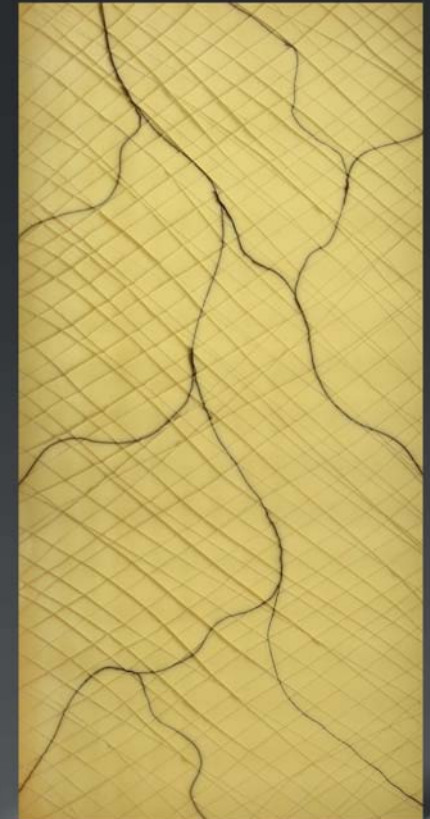

Back lighting effect

MODEL:MN-909
SIZE: 2440 x 1220 x 6mm
GLOSSY

68

CRACK ONYX
SERIES