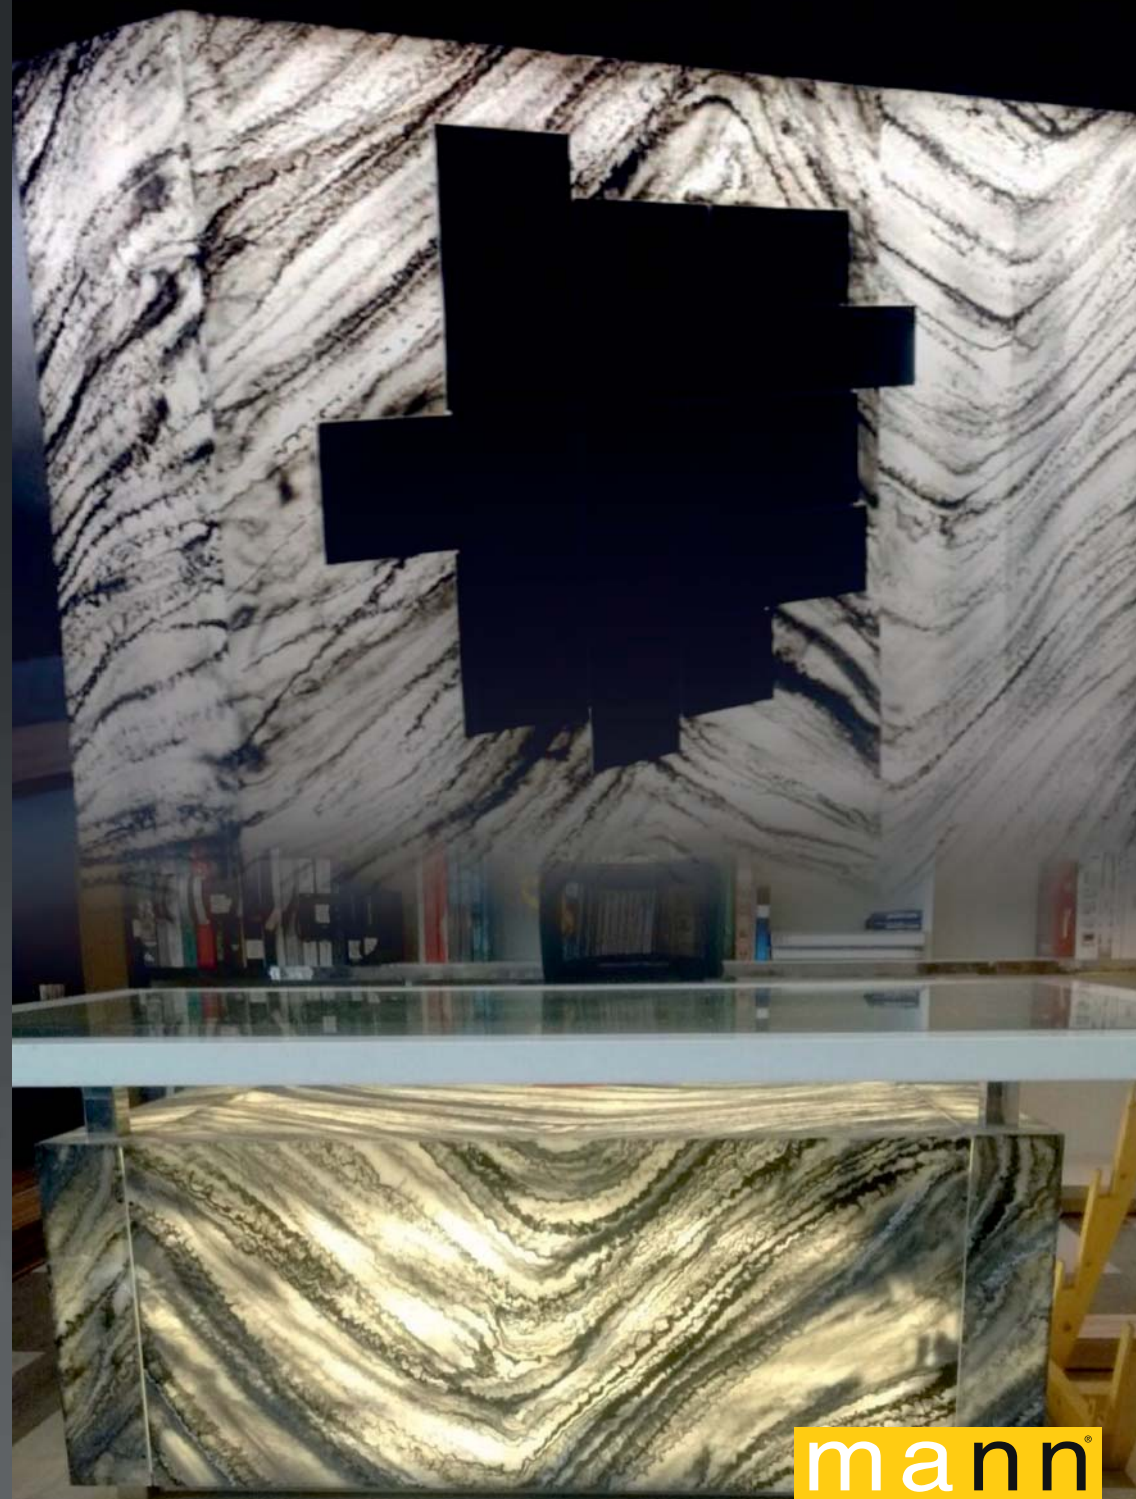

# ACRYLIC RESIN PANEL

Normal lighting effect

Back lighting effect

**MODEL:MN-814**  
SIZE: 2440x1220x6mm  
GLOSSY

35

**BLACK**  
SERIES

36