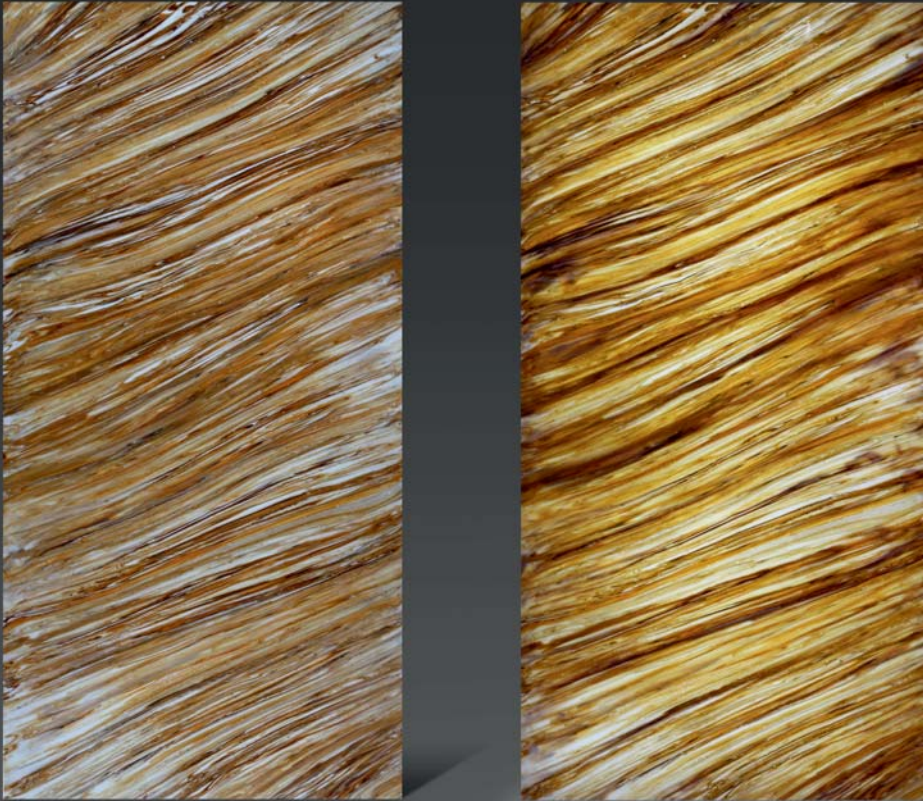

ACRYLIC RESIN PANEL

Normal lighting effect

Back lighting effect

MODEL:MN-818
SIZE: 2440x1220x6mm
GLOSSY

27