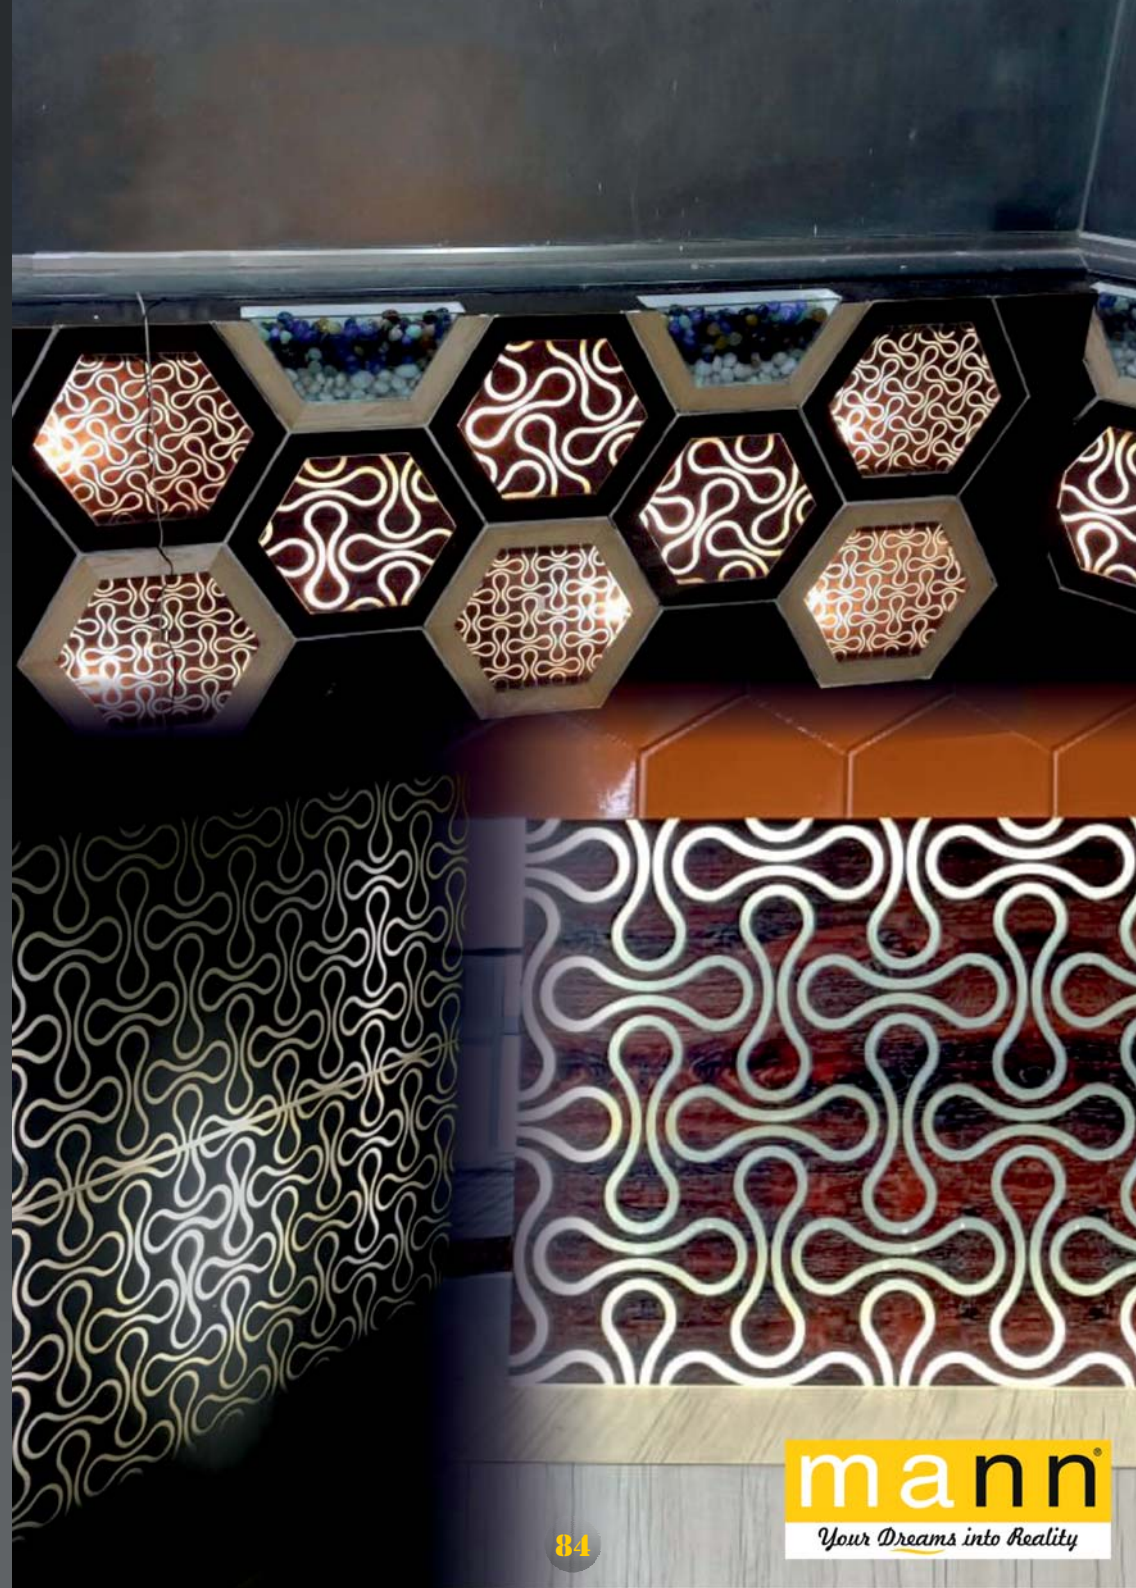

## ACRYLIC RESIN PANEL

Normal lighting effect

Back lighting effect

Normal lighting effect

Back lighting effect

**MODEL : MN-1008**

SIZE : 2440 x 610 x 10mm  
Glossy

**MODEL : MN-1009**

SIZE : 2440 x 610 x 10mm  
Glossy

**CARVINGS  
SERIES**