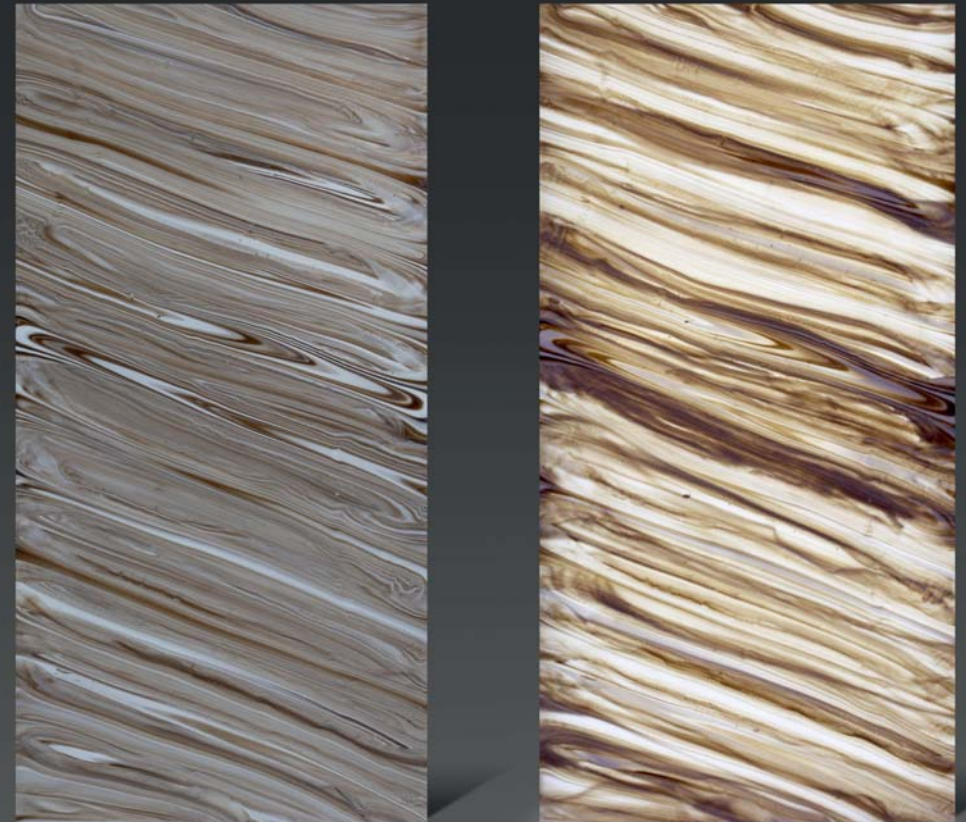

ACRYLIC RESIN PANEL

Normal lighting effect

Back lighting effect

MODEL:MN-801
SIZE: 2440x1220x6mm
Matte

28