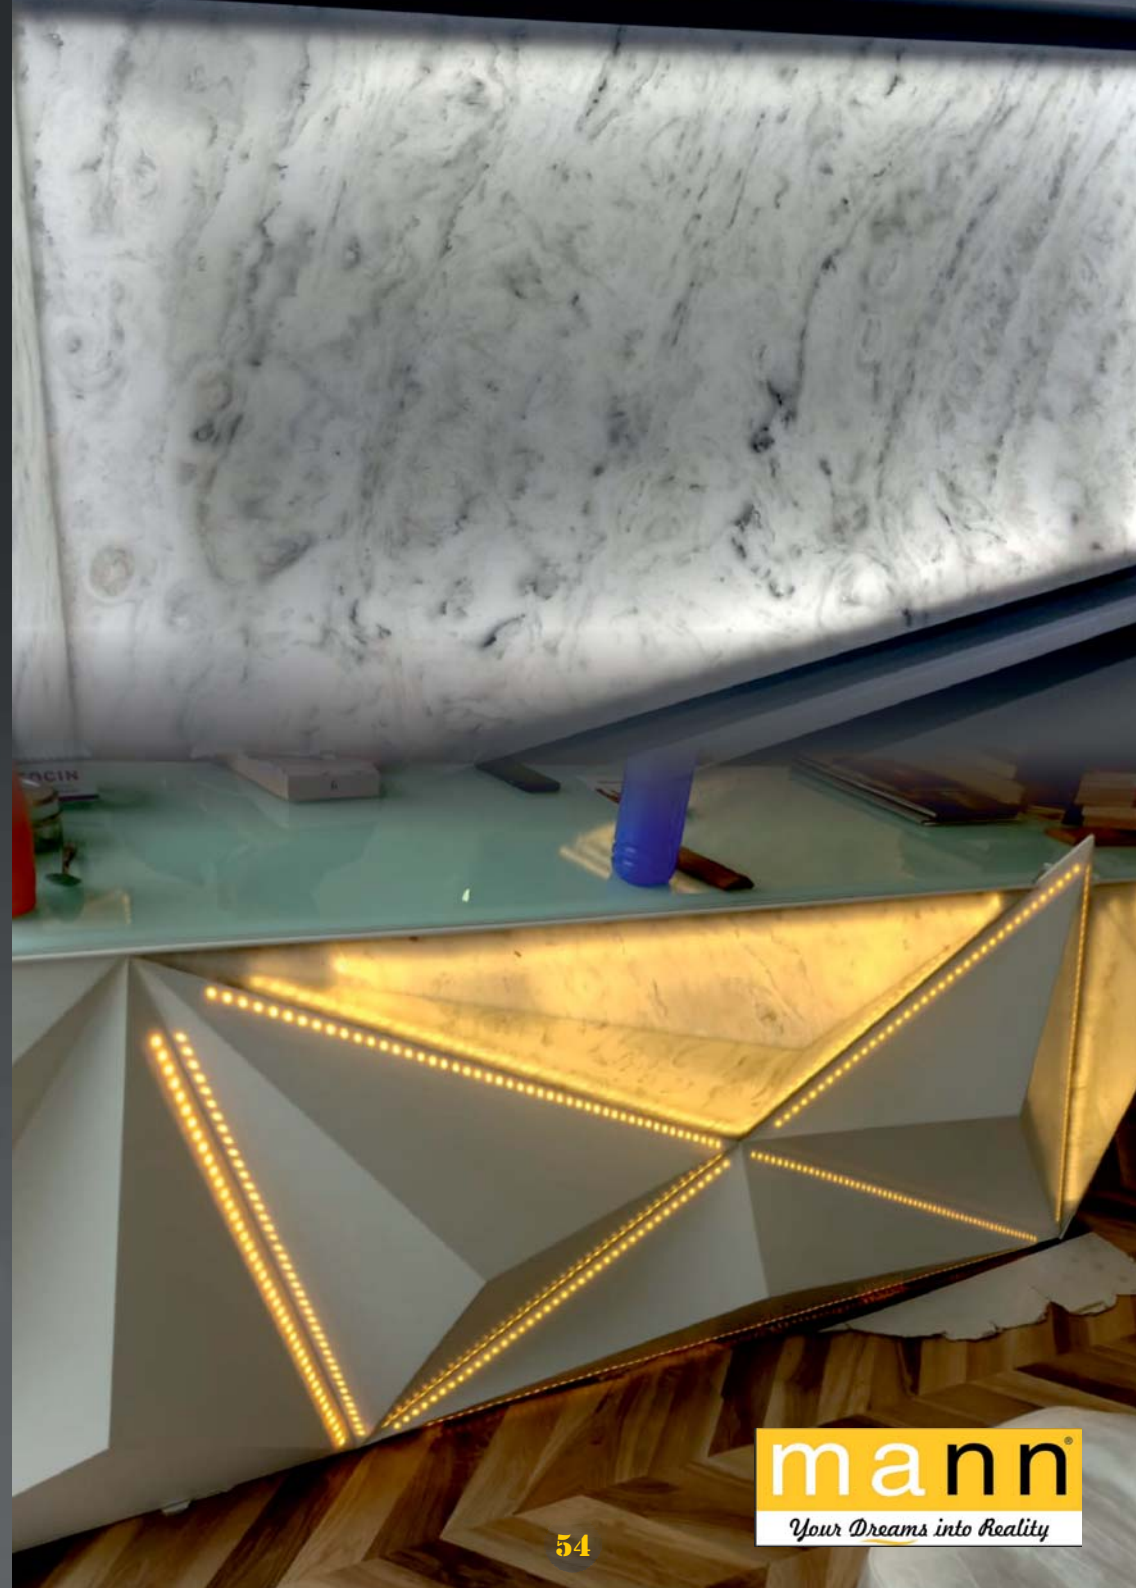

## ACRYLIC RESIN PANEL

Normal lighting effect

Back lighting effect

**MODEL:MN-905**  
SIZE: 2440 x 1220 x 6mm  
GLOSSY