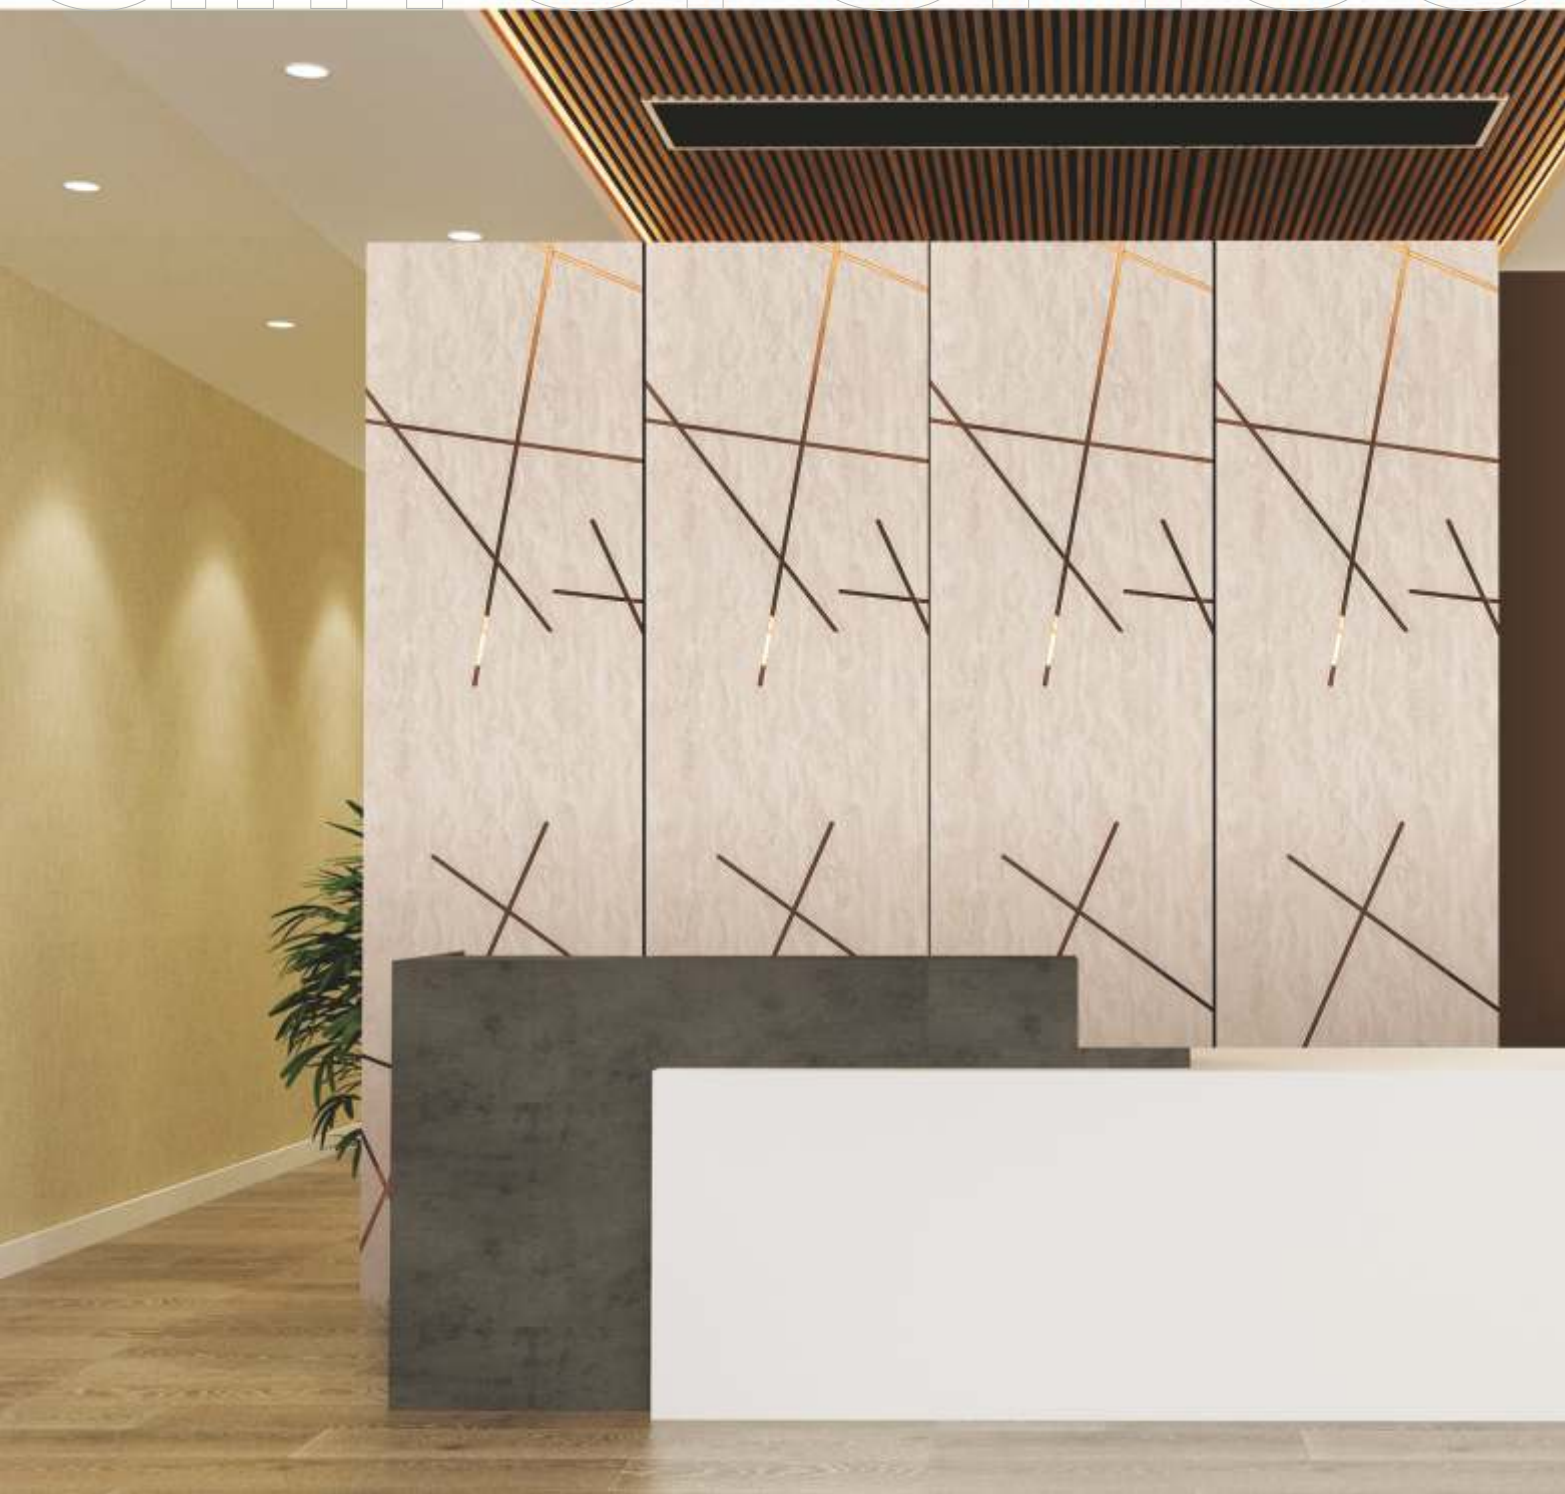

difference